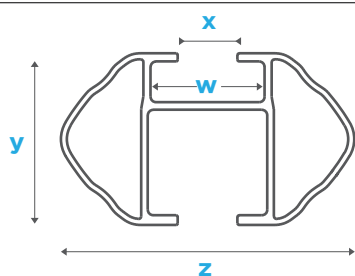

# DOZER

IT Barra da tetto in alluminio  
 EN Aluminium roof bar  
 FR Barres de toit en aluminium  
 DE Dach-Lastenträger aus Aluminium

	Dozer	Dozer XL	Dozer XXL
Lunghezza / Length	120 cm	135 cm	150 cm
Codice art.	000015000000	000015100000	000075000000
Portata max / Max load	90 kg	90 kg	90 kg
Fissaggio / Fixing system	Con attrezzi (inclusi) / Tools required (included)	Con attrezzi (inclusi) / Tools required (included)	Con attrezzi (inclusi) / Tools required (included)
Antifurto / Antitheft	✓	✓	✓
Profilo barra / Bar profile	Dozer*	Dozer*	Dozer*
Railings			
TÜV	Tested	Tested	Tested
ISO/PAS 11154:2006	Complies with clauses 5.2.5, 5.3.5	Complies with clauses 5.2.5, 5.3.5	Complies with clauses 5.2.5, 5.3.5
DIN 75302	Fully compliant	Fully compliant	Fully compliant
	L x W x H : 13x120x10,5 cm 📦 4,1 Kg	L x W x H : 133x14,5x10 cm 📦 4,2 Kg	L x W x H : 160x18x15 cm 📦 5,25 Kg
	L x W x H : 20,5x120x31 cm 📦 16,9 Kg P.z : 4	L x W x H : 134x21x31 cm 📦 17,7 Kg P.z : 4	- - -
	L x W x H : 84x120x205 cm 📦 449 Kg P.z : 96	L x W x H : 84x134x205 cm 📦 446 Kg P.z : 96	L x W x H : 80x162,5x117 cm 📦 168 Kg P.z : 28

## \*DOZER profile

<b>x</b>	10 mm
<b>y</b>	27 mm
<b>z</b>	54 mm
<b>w</b>	21 mm